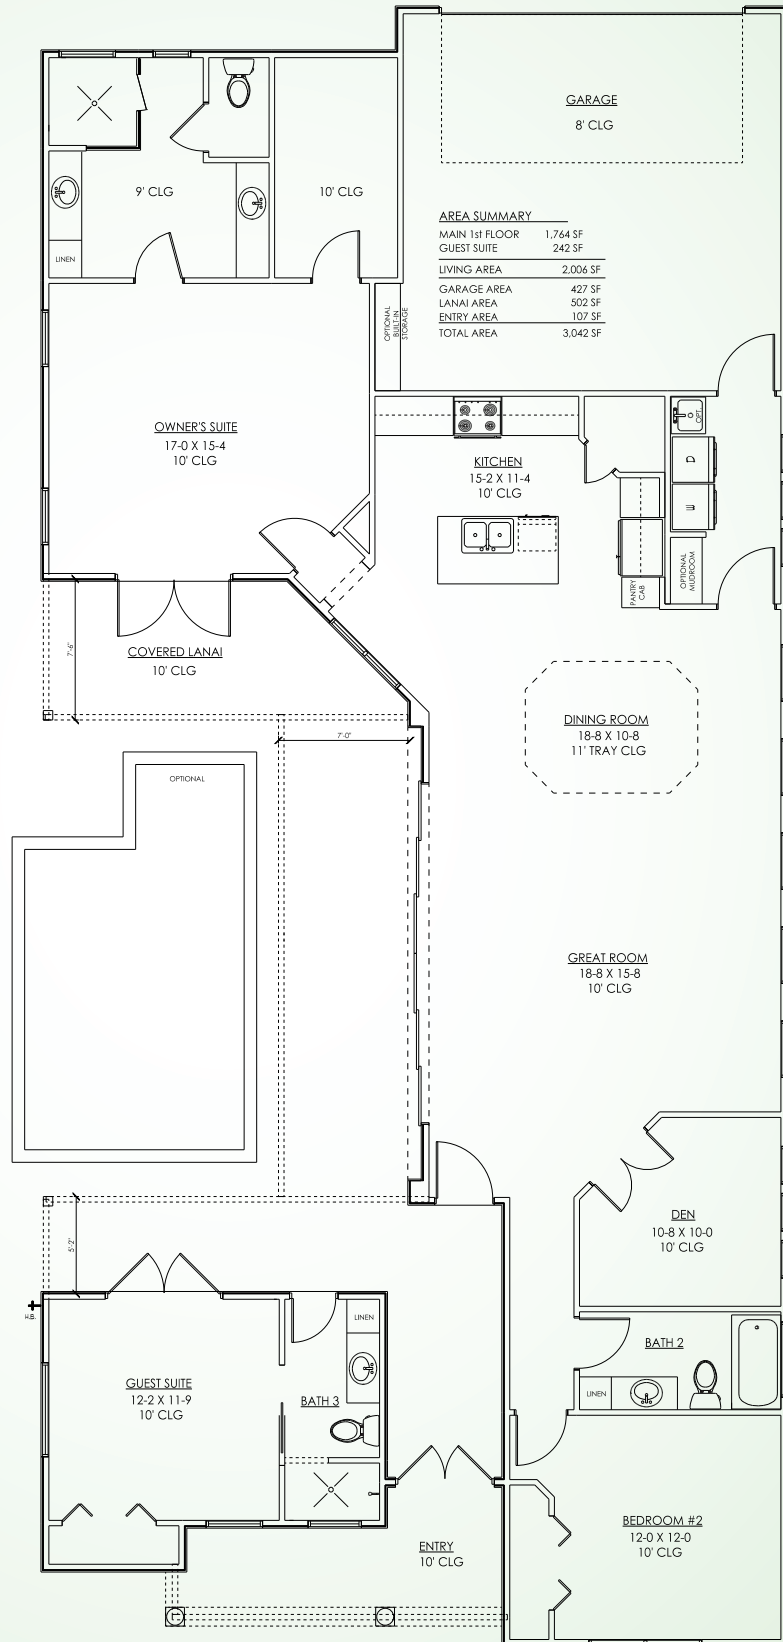

THE WEST BAY II

THE WEST BAY II

DETAILS	
Bedrooms	3+Study
Baths.....	3
Square Feet.....	2,006