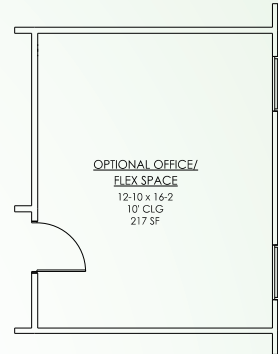

THE
Langley II

THE Langley II

DETAILS	
Bedrooms	4
Bathrooms	3
Square Feet.....	2,301
with optional MBR WIC.....	2,379
with optional Office	2,518