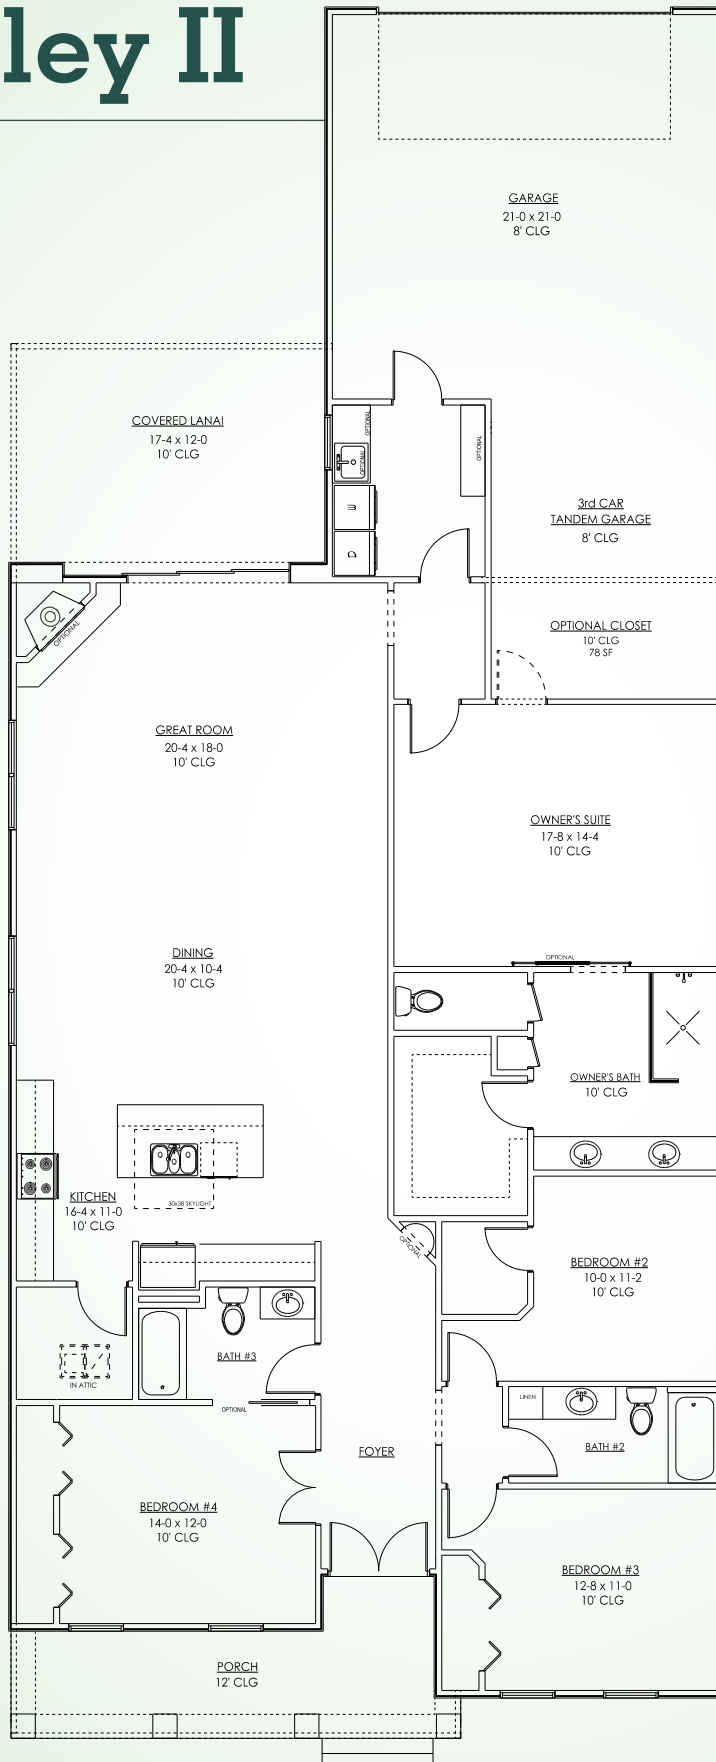

THE
Langley II

THE Langley II

DETAILS	
Bedrooms	4
Bathrooms	3
Square Feet.....	2,301
with optional MBR WIC.....	2,379
with optional Office	2,518