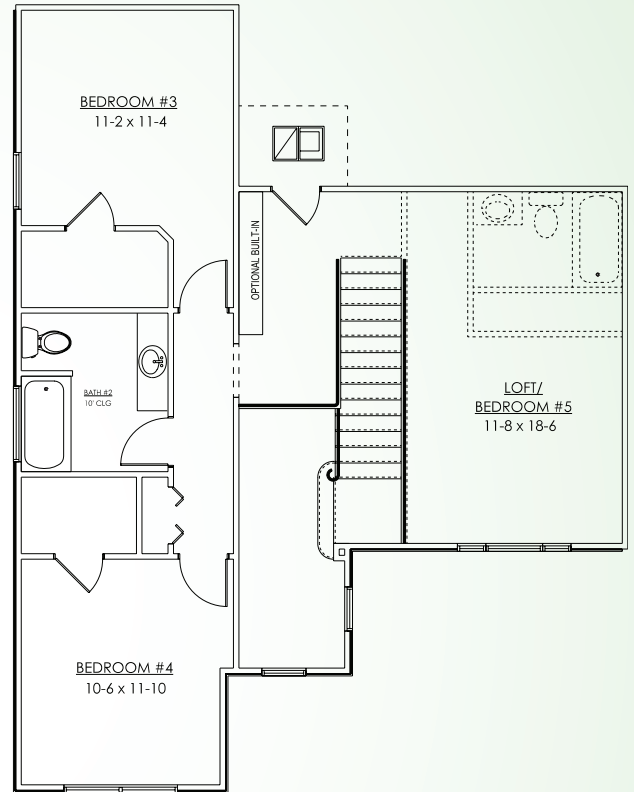

## DETAILS

Bedrooms .....	4 + Loft or 5
Baths .....	2.5 or 3.5
Square Feet.....	2,465
with optional Palm Beach Sun Room .....	2,783