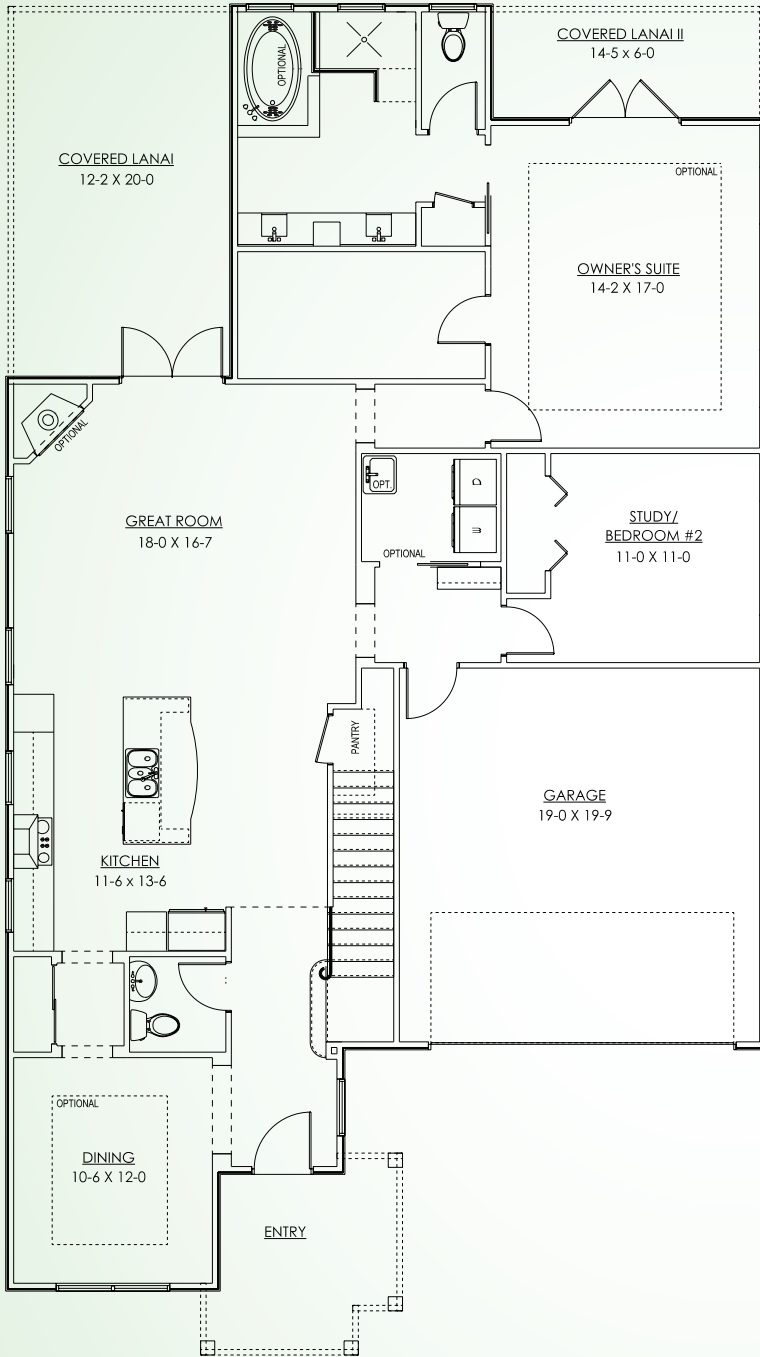

# THE BAYFIELD

## DETAILS

Bedrooms .....	4 + Loft or 5
Baths .....	2.5 or 3.5
Square Feet.....	2,465
with optional Palm Beach Sun Room .....	2,783