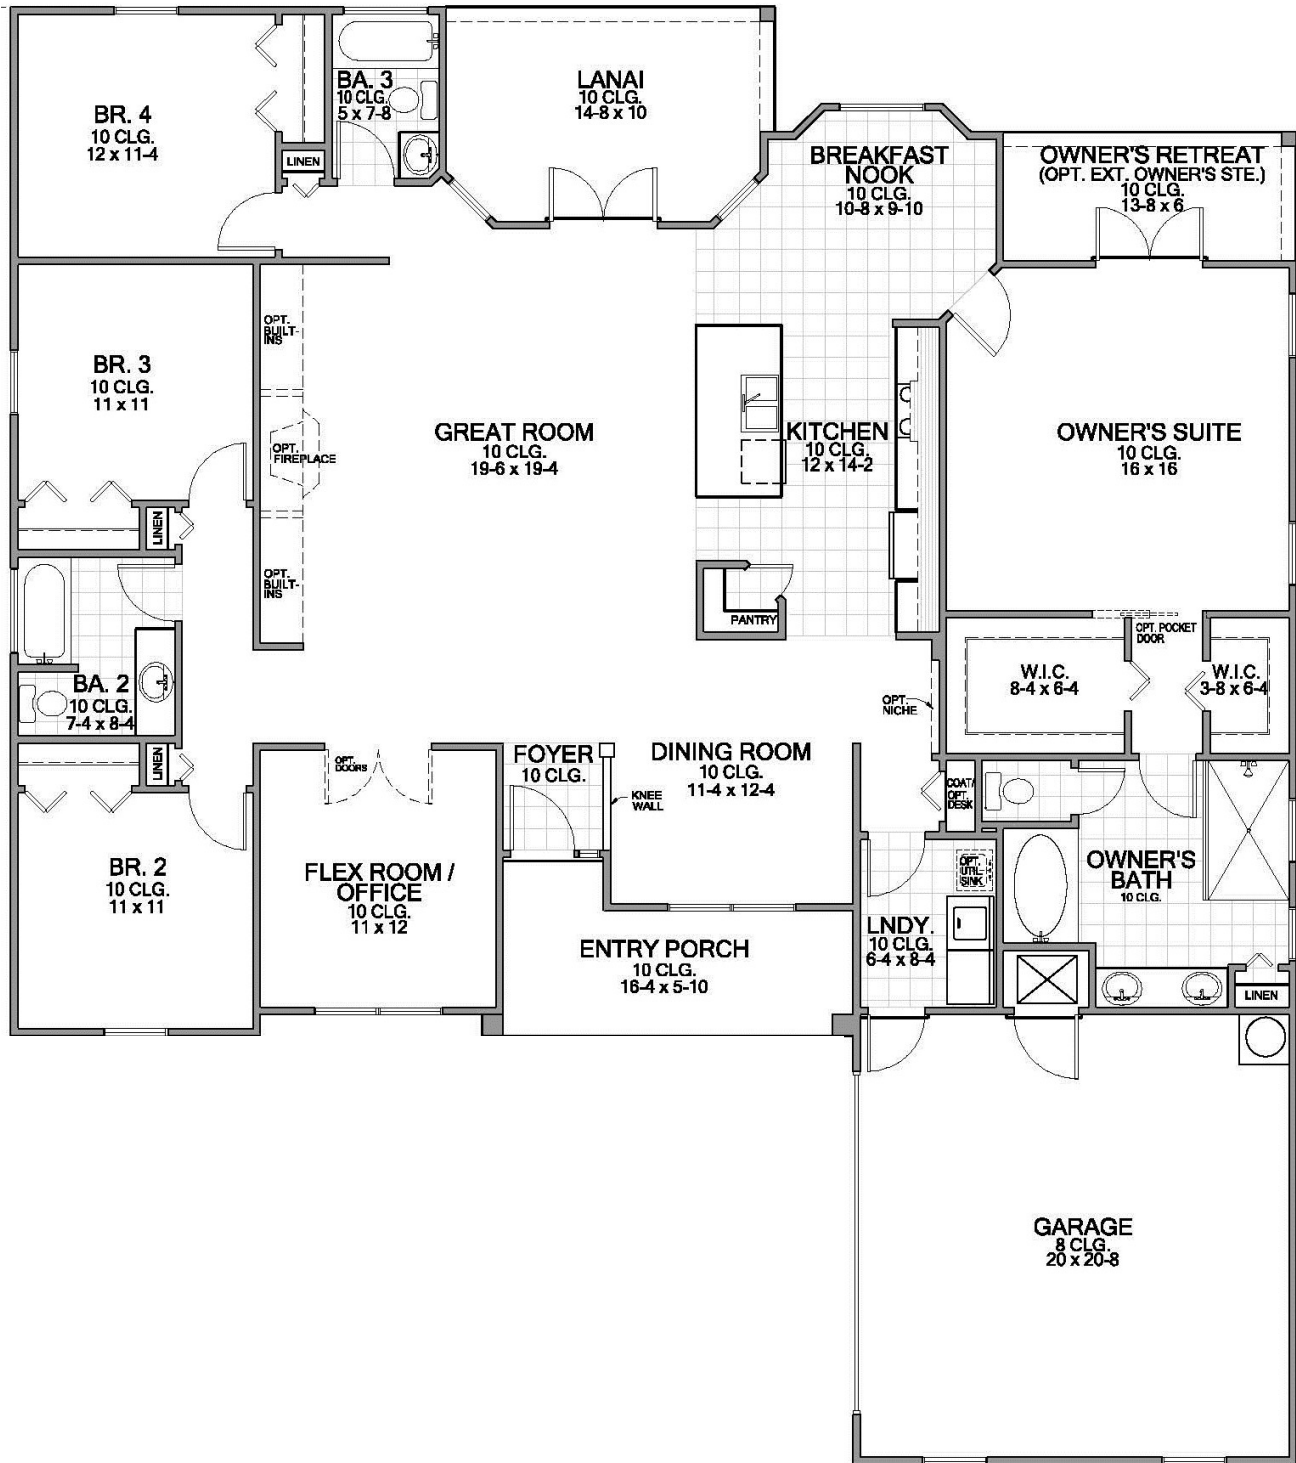

The Virginia

Home Details:

Bedrooms: 4 + Study

Baths: 3

Heated and Cooled: 2,370 SF

Optional PBSR: 2513 SF

Garage/Porches: 767 SF

Total Square Footage: 3,137 SF